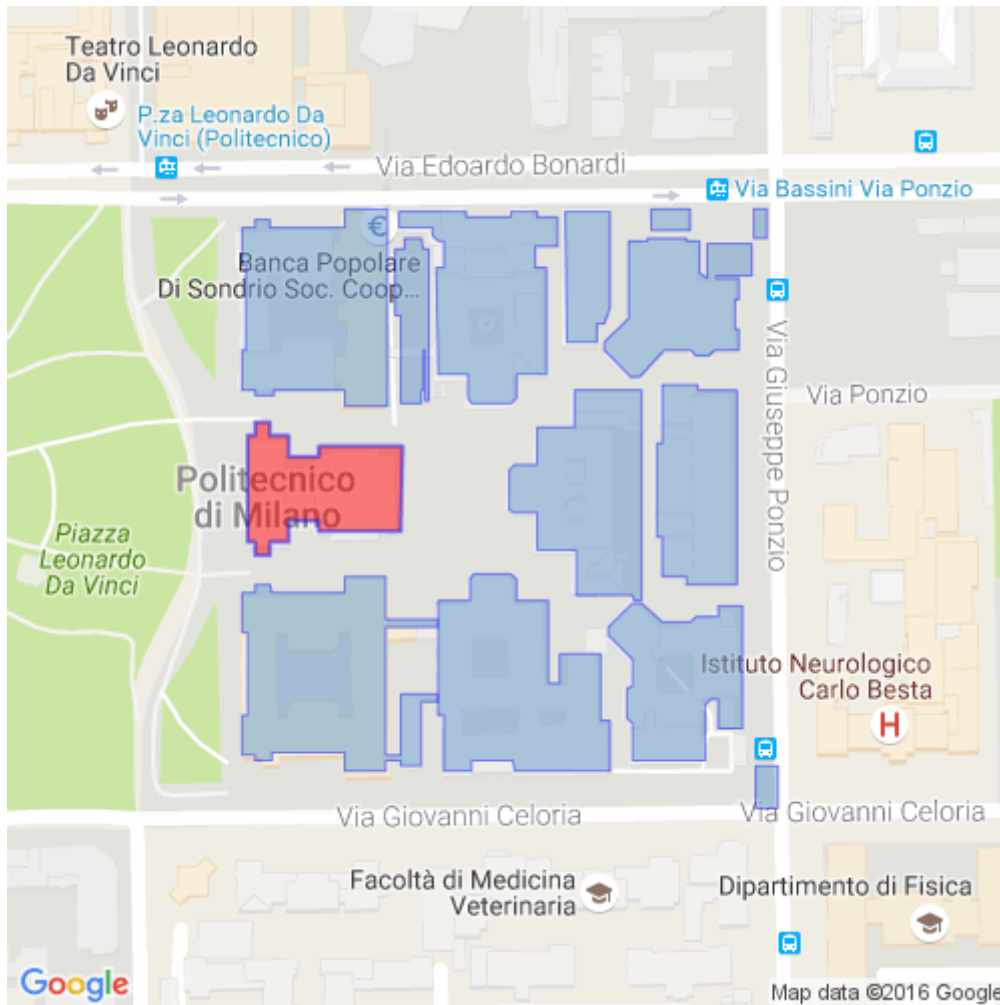

How to reach the classroom AULA MAGNA

Milano - Milano Città Studi - Piazza Leonardo da Vinci 32 - Edificio 1 - Floor: Primo

Milano Centrale Station Take Line 2 of the underground railway (MM2 green line), towards Cologno Nord-Gessate. Get off the train at the Piola station (third stop). Take the left-hand exit from Piola station; walk along Via D'Ovidio, keeping to the left and cross Via Bonardi: at this point you will have arrived in Piazza Leonardo da Vinci. Politecnico di Milano is the main building facing you.

Piola Station (MM2 green line) Take the left-hand exit from Piola station; walk along Via D'Ovidio, keeping to the left and cross Via Bonardi: at this point you will have arrived in Piazza Leonardo da Vinci. Politecnico di Milano is the main building facing you..

Milano Cadorna Station Take Line 2 of the underground railway (MM2 green line), towards Cologno Nord-Gessate, as far as PIOLA station (eighth stop). Take the left-hand exit from Piola station; walk along Via D'Ovidio, keeping to the left and cross Via Bonardi: at this point you will have arrived in Piazza Leonardo da Vinci. Politecnico di Milano is the main building facing you.

Milano Lambrate Station Take Line 2 of the underground railway (MM2 green line) towards Abbiategrasso as far as PIOLA station (first stop). Take the left-hand exit from Piola station; walk along Via D'Ovidio, keeping to the left and cross Via Bonardi: at this point you will have arrived in Piazza Leonardo da Vinci. Politecnico di Milano is the main building facing you.